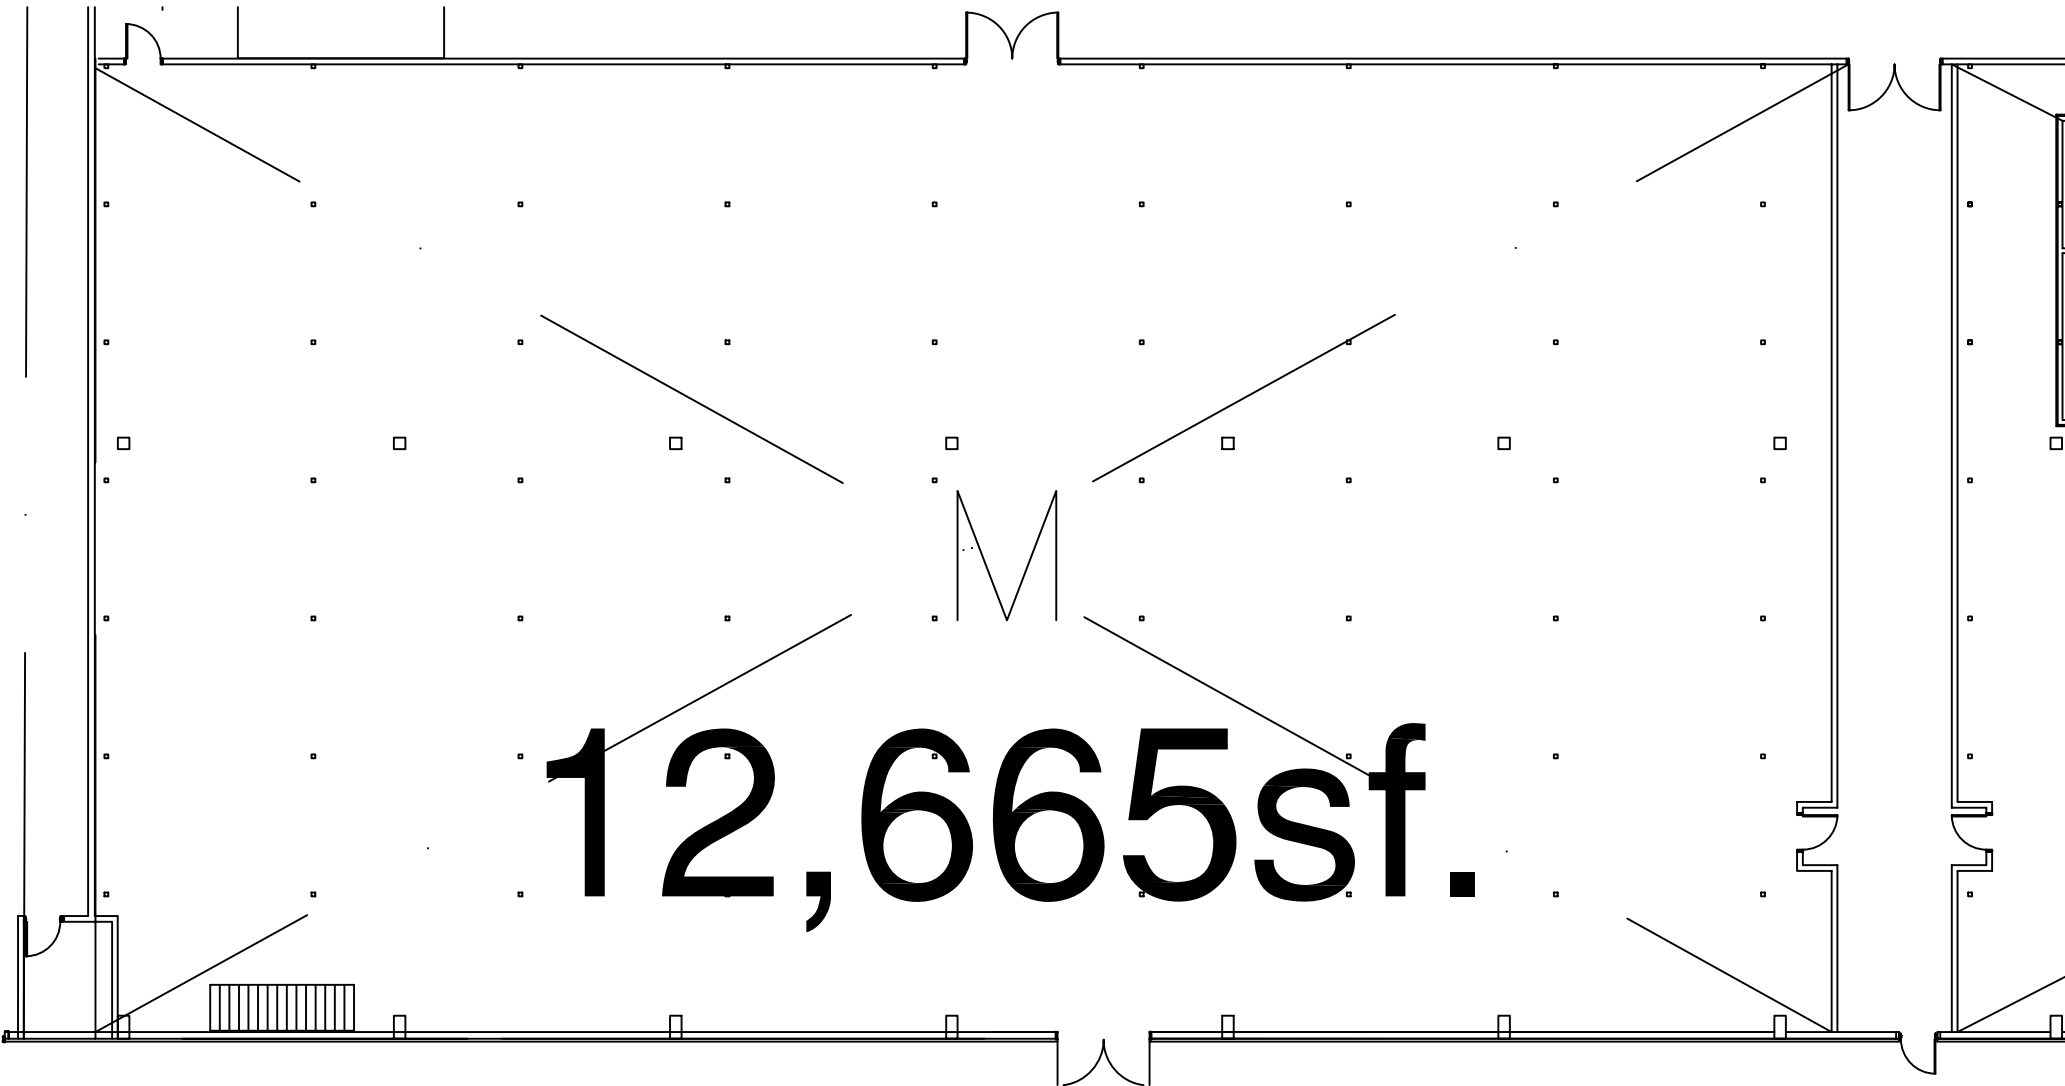

12,665sf. WAREHOUSE SPACE

Possible Shop Office Environment, Retail Parts Outlet, Packaging Assembly or File Storage!

Cooled & Heated

Fire Sprinkled, Security Card Reader Access Available

ADA Restrooms & Breakroom

Minimum Ceiling 9'1", Maximum 14'3" +/-

230/480 Volts Available

14,279sf. WAREHOUSE SPACE

Possible Shop Office Environment, Retail Parts Outlet, Packaging Assembly or File Storage!

Cooled & Heated

Fire Sprinkled, Security Card Reader Access Available

ADA Restrooms & Breakroom

Minimum Ceiling 9'1", Maximum 14'3" +/-

230/480 Volts Available

14,279sf.

Total Of Two Areas 26,944sf. WAREHOUSE SPACE
Possible Shop Office Environment, Retail Parts Outlet, Packaging Assembly or File Storage!
Cooled & Heated
Fire Sprinkled, Security Card Reader Access Available
ADA Restrooms & Breakroom
Minimum Ceiling 9'1", Maximum 14'3" +/-
230/480 Volts Available

12,665sf.

14,279sf.

Total of M, N= 26,944sf.

Total Of Two Areas 26,944sf. WAREHOUSE SPACE
Possible Shop Office Environment, Retail Parts Outlet, Packaging Assembly or File Storage!
Cooled & Heated
Fire Sprinkled, Security Card Reader Access Available
ADA Restrooms & Breakroom
Minimum Ceiling 9'1", Maximum 14'3" +/-
230/480 Volts Available