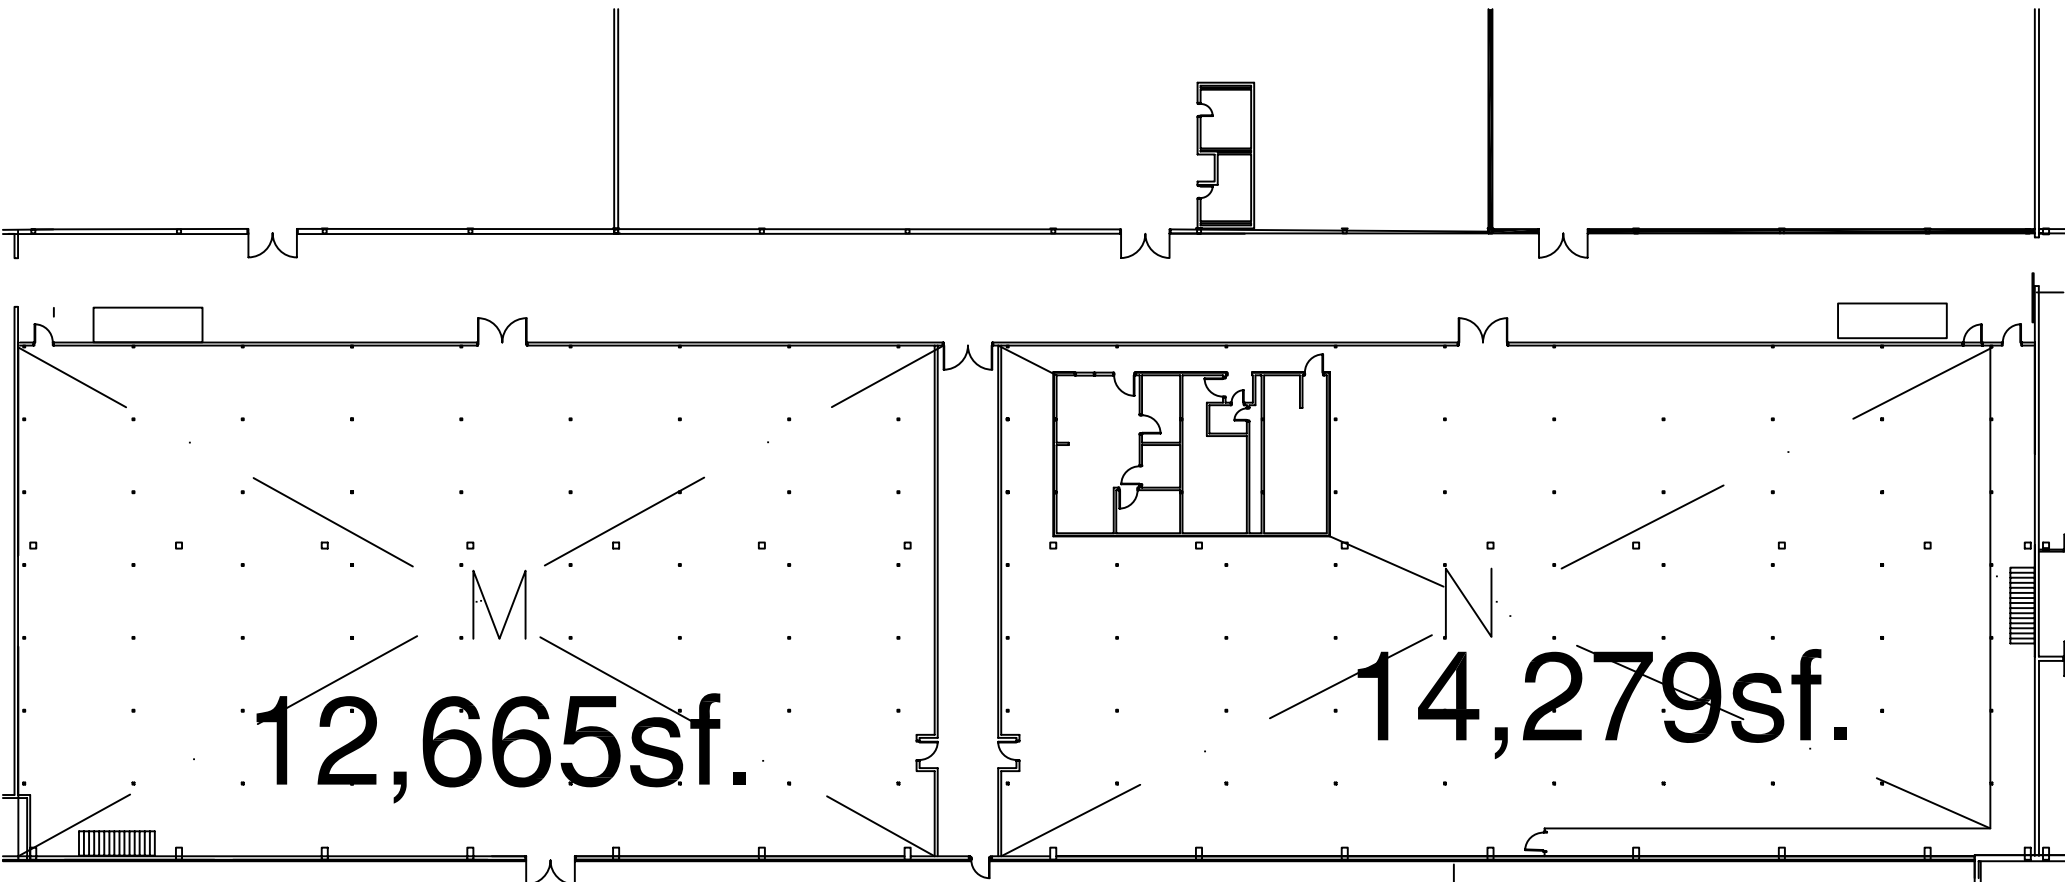

Minimum Ceiling 9'1", Maximum 14'3" +/-

230/480 Volts Available

14,279sf. WAREHOUSE SPACE

Possible Shop Office Environment, Retail Parts Outlet, Packaging Assembly or File Storage!

Cooled & Heated

Fire Sprinkled, Security Card Reader Access Available

ADA Restrooms & Breakroom

Minimum Ceiling 9'1", Maximum 14'3" +/-

230/480 Volts Available

14,279sf.

Total Of Two Areas 26,944sf. WAREHOUSE SPACE
Possible Shop Office Environment, Retail Parts Outlet, Packaging Assembly or File Storage!
Cooled & Heated
Fire Sprinkled, Security Card Reader Access Available
ADA Restrooms & Breakroom
Minimum Ceiling 9'1", Maximum 14'3" +/-
230/480 Volts Available

12,665sf.

14,279sf.

Total of M, N= 26,944sf.

Total Of Two Areas 26,944sf. WAREHOUSE SPACE
Possible Shop Office Environment, Retail Parts Outlet, Packaging Assembly or File Storage!
Cooled & Heated
Fire Sprinkled, Security Card Reader Access Available
ADA Restrooms & Breakroom
Minimum Ceiling 9'1", Maximum 14'3" +/-
230/480 Volts Available

12,665sf.

14,279sf.

Total of M, N= 26,944sf.

27,040sf. WAREHOUSE SPACE
Possible Office Environment, Retail Parts Storage, Packaging Assembly or File Storage!
Fire Sprinkled, Security Card Access Available
Restrooms & Breakroom
Maximum Ceiling Height 12'7"
230/480 Volts Available