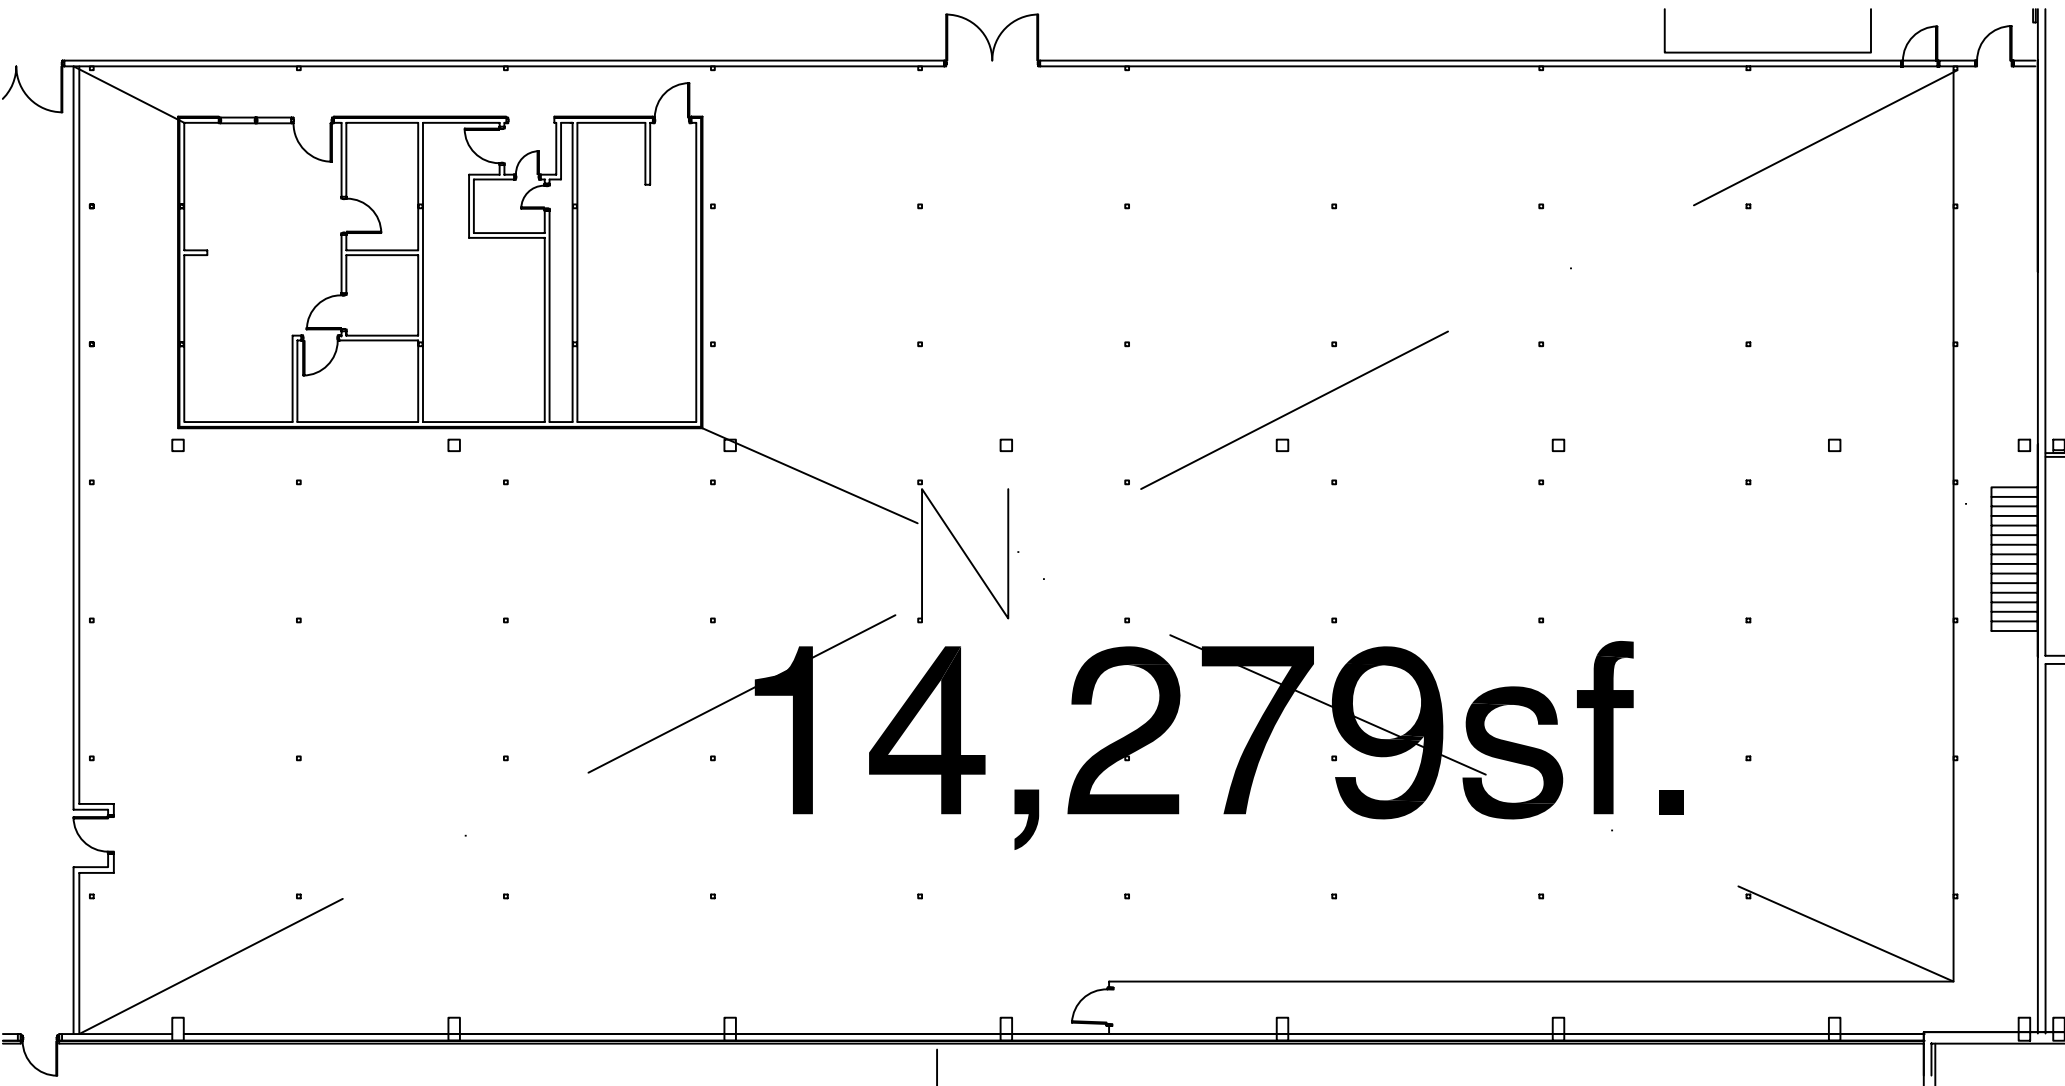

Minimum Ceiling 9'1", Maximum 14'3" +/-

230/480 Volts Available

14,279sf. WAREHOUSE SPACE

Possible Shop Office Environment, Retail Parts Outlet, Packaging Assembly or File Storage!

Cooled & Heated

Fire Sprinkled, Security Card Reader Access Available

ADA Restrooms & Breakroom

Minimum Ceiling 9'1", Maximum 14'3" +/-

230/480 Volts Available

14,279sf.

Total Of Two Areas 26,944sf. WAREHOUSE SPACE
Possible Shop Office Environment, Retail Parts Outlet, Packaging Assembly or File Storage!
Cooled & Heated
Fire Sprinkled, Security Card Reader Access Available
ADA Restrooms & Breakroom
Minimum Ceiling 9'1", Maximum 14'3" +/-
230/480 Volts Available

12,665sf.

14,279sf.

Total of M, N= 26,944sf.

Total Of Two Areas 26,944sf. WAREHOUSE SPACE
Possible Shop Office Environment, Retail Parts Outlet, Packaging Assembly or File Storage!
Cooled & Heated
Fire Sprinkled, Security Card Reader Access Available
ADA Restrooms & Breakroom
Minimum Ceiling 9'1", Maximum 14'3" +/-
230/480 Volts Available

12,665sf.

14,279sf.

Total of M, N= 26,944sf.

27,040sf. WAREHOUSE SPACE
Possible Office Environment, Retail Parts Storage, Packaging Assembly or File Storage!
Fire Sprinkled, Security Card Access Available
Restrooms & Breakroom
Maximum Ceiling Height 12'7"
230/480 Volts Available