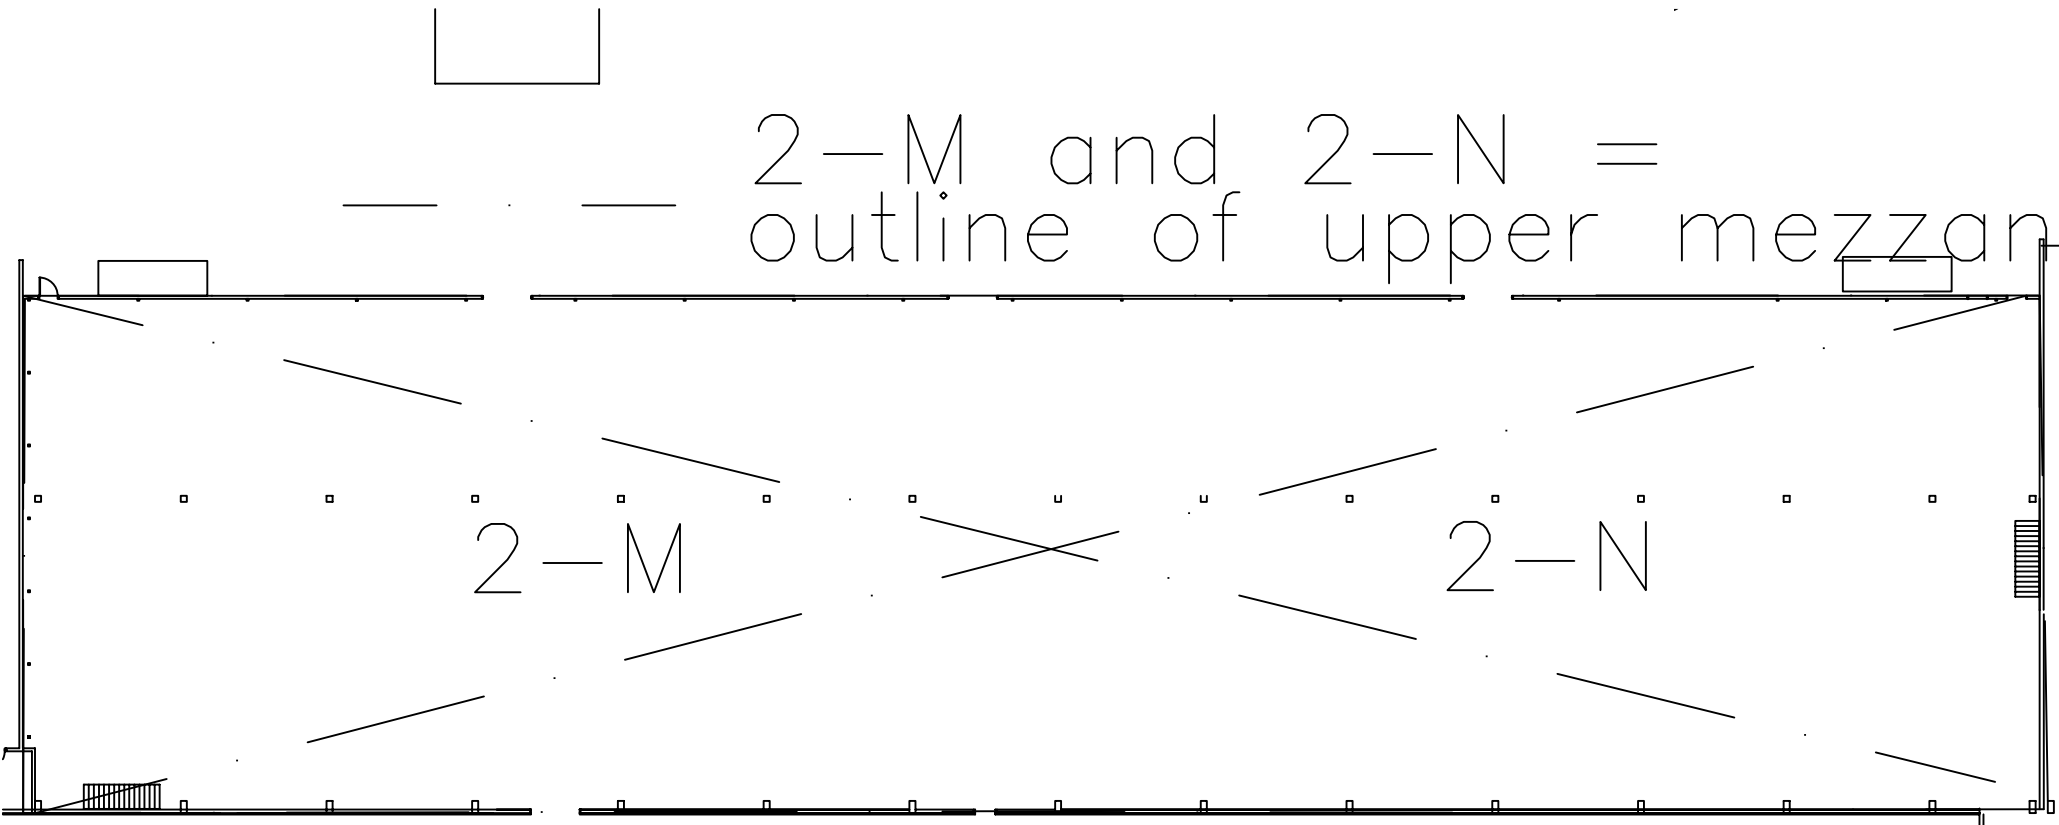

27,040sf. Upper Mezz North

28,386sf. WAREHOUSE SPACE

Possible Office Environment, Retail Parts Storage, Packaging Assembly or File Storage!

Fire Sprinkled, Security Card Access Available

ADA Restrooms & Breakroom

Maximum Ceiling Height 14'3"

230/480 Volts Available

28,386sf. Upper Mezz South